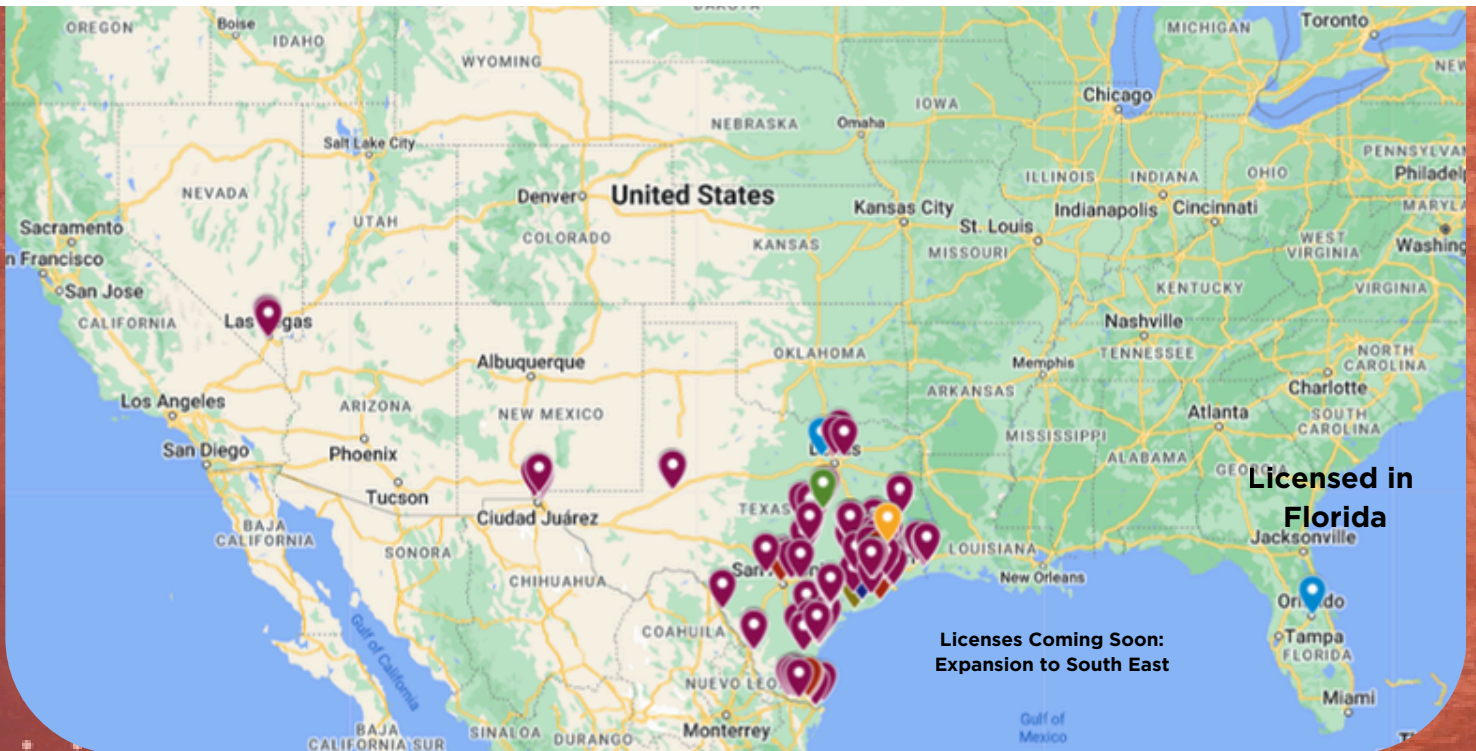

WHERE WE BUILD

700+
Projects
Completed

9M+
Sq Ft
Built

60+
Cities
Built in

Sundance has a deep understanding of our Texas, Louisiana, Mississippi, Florida, & North Carolina markets with the expertise and scalability to operate in cities across these states.

We look forward to expand across Southeast and beyond in the future.

**SUNDANCE
CONSTRUCTION**